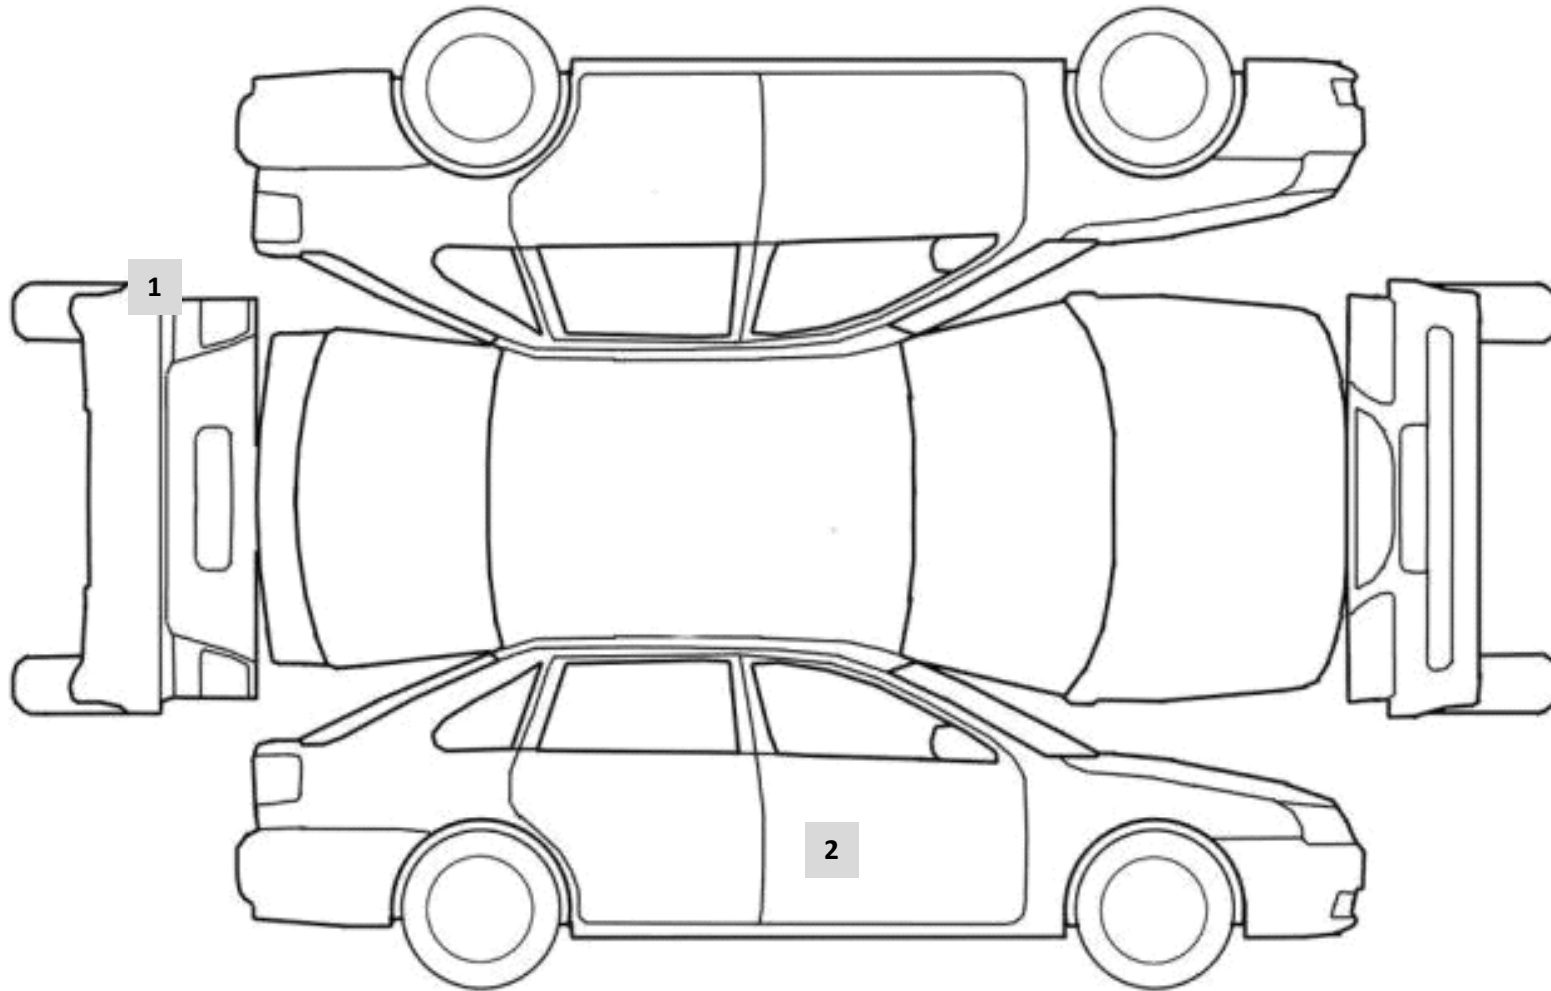

Spare

Pass

Coolant

Pass

Horn

Pass

Damage

Notes

1. Bumper shows stress cracks below paint. | 2. Slight deformation in door panel.

Disclaimer: VMC Pre-Sale Inspection is for internal use only and does not certify condition. Customers are advised to perform their own inspections prior to purchase.